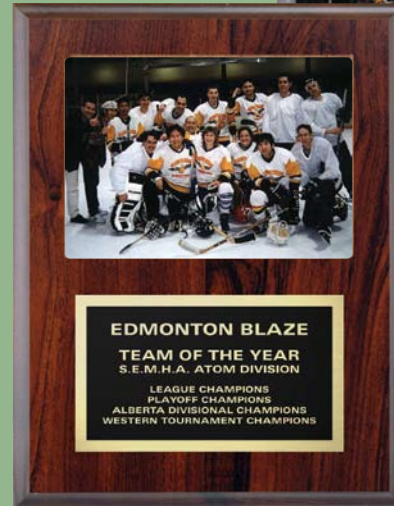

EDMONTON BLAZE
TEAM OF THE YEAR
S.E.M.H.A. ATOM DIVISION

LEAGUE CHAMPIONS
PLAYOFF CHAMPIONS
ALBERTA DIVISIONAL CHAMPIONS
WESTERN TOURNAMENT CHAMPIONS

Cherrywood
T9-77004CH 7"x 9" $25.95
Holds a 3½"x 5" Photo

All frames include a clear acrylic cover for your photos or certificates.