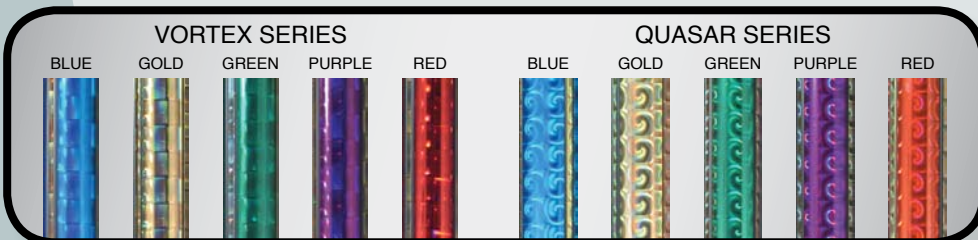

All column colours are interchangeable. Please specify colour choice when ordering

T9-46044A • 26" • \$45.00

T9-46044B • 27" • \$46.00

T9-46044C • 28" • \$47.00

2 Great Series • 5 Exciting Colours