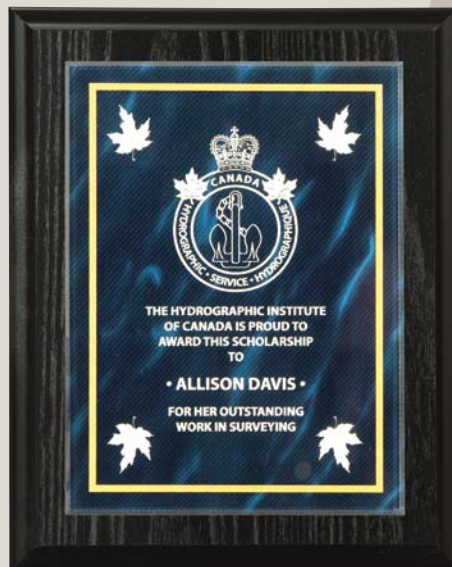

ACPL2810 8"x 10"x 3/8" \$39.95

ACPL2912 9"x 12"x 3/8" \$49.95

The Guelph Series of acrylic plaques come packaged in a white gloss gift box.

T9-72094C 9"x 12" \$35.95  
Also Available in Black Ash

T9-72094B 8"x 10" \$28.50  
Also Available in Cherrywood