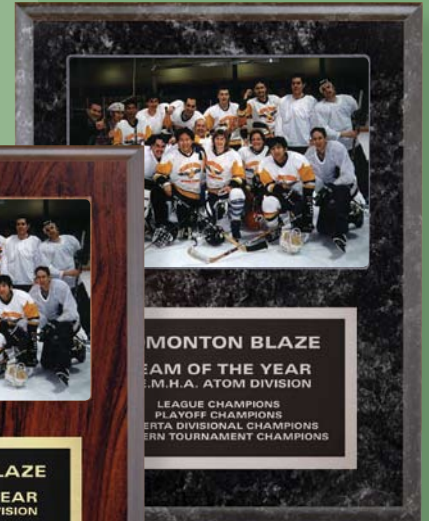

EDMONTON BLAZE
TEAM OF THE YEAR
S.E.M.H.A. ATOM DIVISION

LEAGUE CHAMPIONS
PLAYOFF CHAMPIONS
ALBERTA DIVISIONAL CHAMPIONS
WESTERN TOURNAMENT CHAMPIONS

Black Marble
T9-77004K 7"x 9" $25.95
Holds a 3½"x 5" Photo