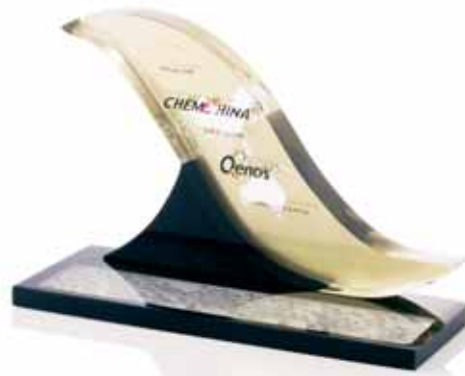

Shape your achievements...

..make them unique

BCH Unique is a recognized leader in the manufacturing of cast acrylic products and embedments in North America.

Since 1957, BCH Unique has built a solid reputation on our ability to provide exceptional products combined with outstanding customer service. Through innovative and state-of-the-art technology, we create exclusive products featuring unique designs to commemorate your latest transaction – it's what makes BCH so Unique.

Your specialized advertising consultant is there to assist you in every aspect of the process, from initial design to final proof, while BCH turns the design into a reality.

Trust our team of experts with your next tombstone project. We're convinced you'll see the difference!